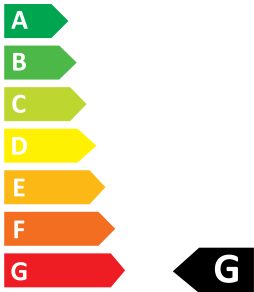

ENERG

Toolight

SWE075-W Brush Gold

60

kWh/1000h

2019/2015